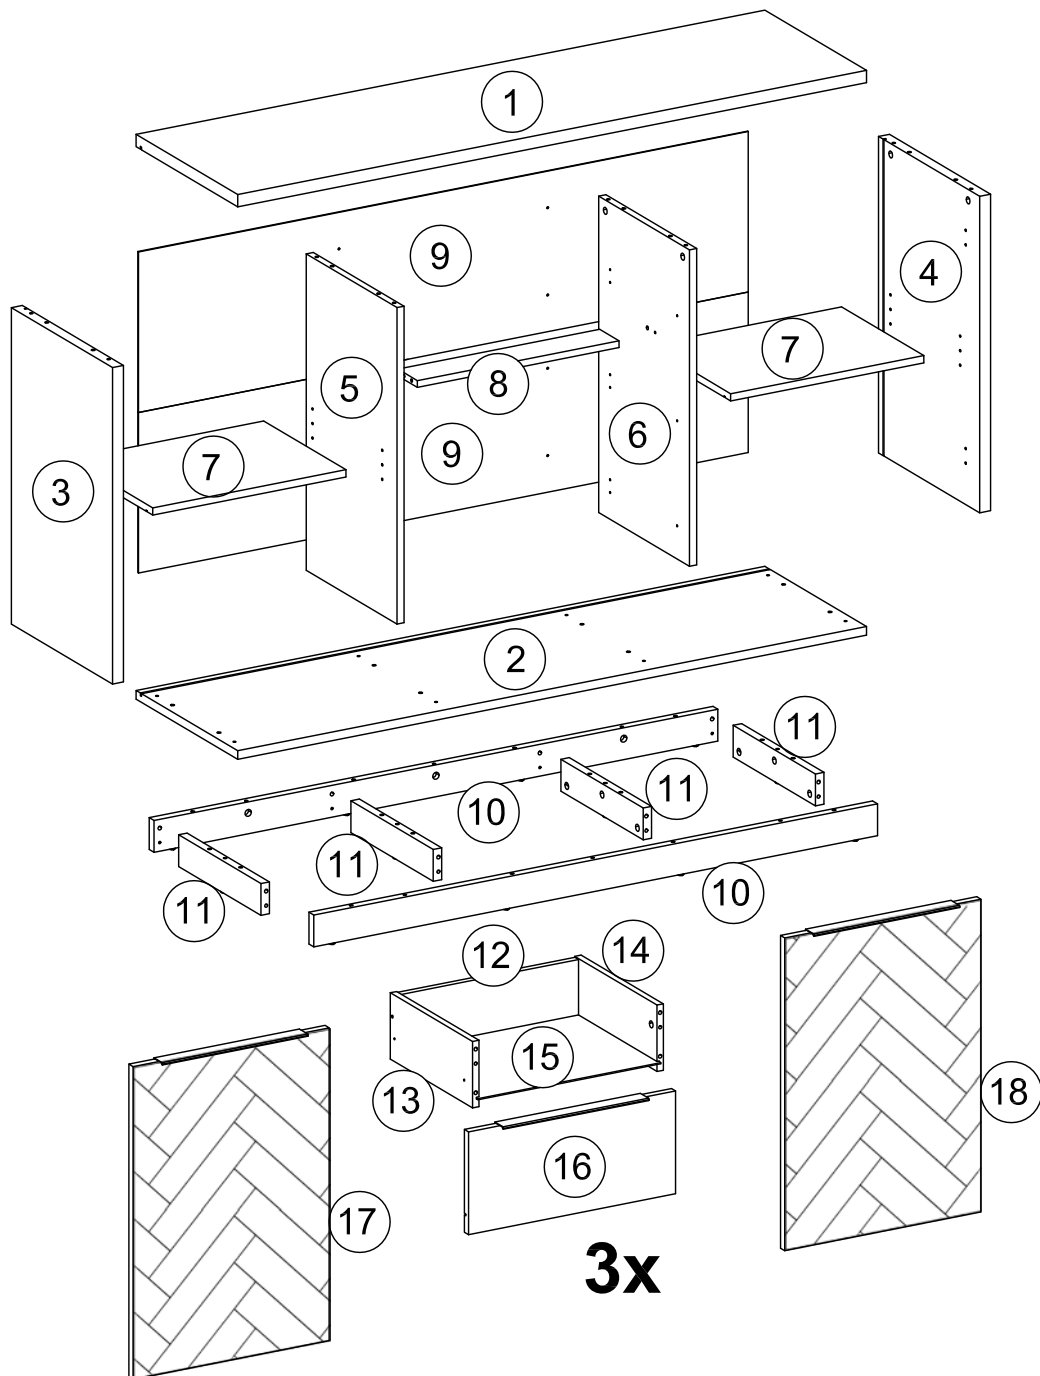

HOKKAIDO SIDEBOARD

60 Minutes

2 People

1. The load in the illustration in the **PRODUCT INFORMATION** section is a load at rest with an even distribution on all surfaces.
2. Move this product by lifting, do not push because it can damage the legs.
3. When exposed to liquid, immediately clean using a soft cloth.
4. Do not put high temperature objects without using a base.
5. The surface of the product should not be exposed to chemical liquids. Example: thinner, nail polish.
6. Cleaning the product is enough with a dry cloth, but if necessary, you can use a damp cloth instead of a wet one.
7. Safety fittings must be used to prevent furniture from falling. Safety fittings are included in this furniture package and installation instructions are listed.
8. Do not climb or hang on drawers, doors or shelves.
9. Place heavy objects in the bottom drawer.
10. The hinge can be adjusted so that the door is aligned and easy to open and close, setting the hinge slowly and not forced.
11. Surface finishing using paint.
12. Do not place hot objects directly on the surface. Always use a heat sink. There is a risk of surface bubbles due to physical contact with hot objects due to evaporation of the adhesive layer between the wooden planks and the laminate layer.
13. Do not place wet objects directly on the surface. Always use a mat so that the surface does not come into contact with liquid. There is a risk of surface discoloration and coating becoming weathered due to physical contact with wet objects.

PARTS LIST

No.	Size	Qty
1	1500 x 420 x 27 mm	1
2	1500 x 420 x 20 mm	1
3	696 x 418 x 27 mm	1
4	696 x 418 x 27 mm	1
5	696 x 375 x 17 mm	1
6	696 x 375 x 17 mm	1
7	460 x 340 x 17 mm	2
8	481 x 80 x 15 mm	1
9	1452 x 353 x 4 mm	2

No.	Size	Qty
10	1345 x 70 x 20 mm	2
11	340 x 70 x 20 mm	4
12	425 x 144 x 15 mm	3
13	340 x 146 x 15 mm	3
14	340 x 146 x 15 mm	3
15	436 x 336.5 x 4 mm	3
16	493 x 226 x 17 mm	3
17	688 x 468 x 17 mm	1
18	688 x 468 x 17 mm	1