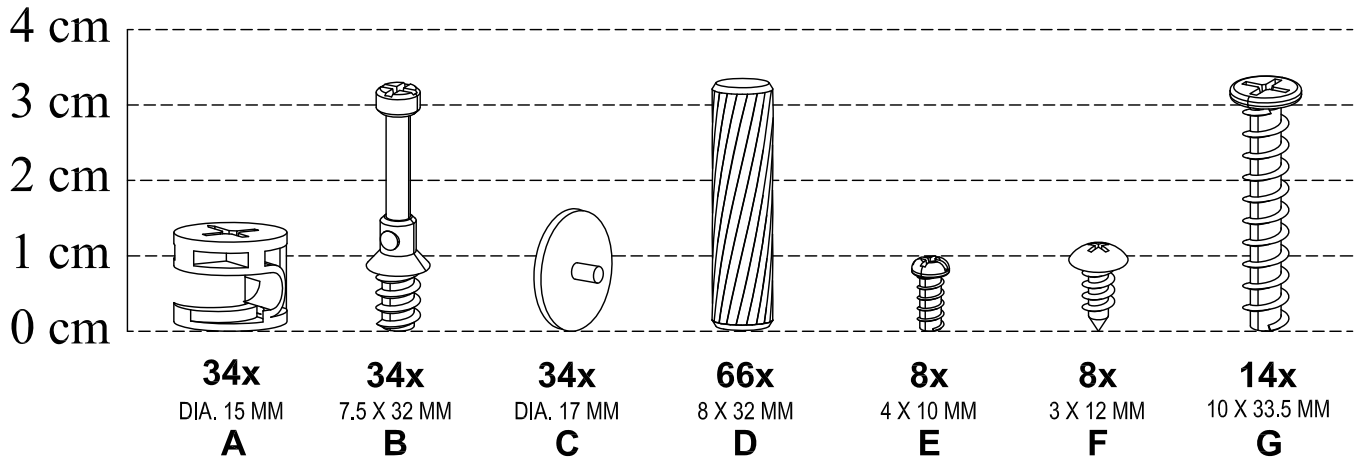

HARDWARE LIST