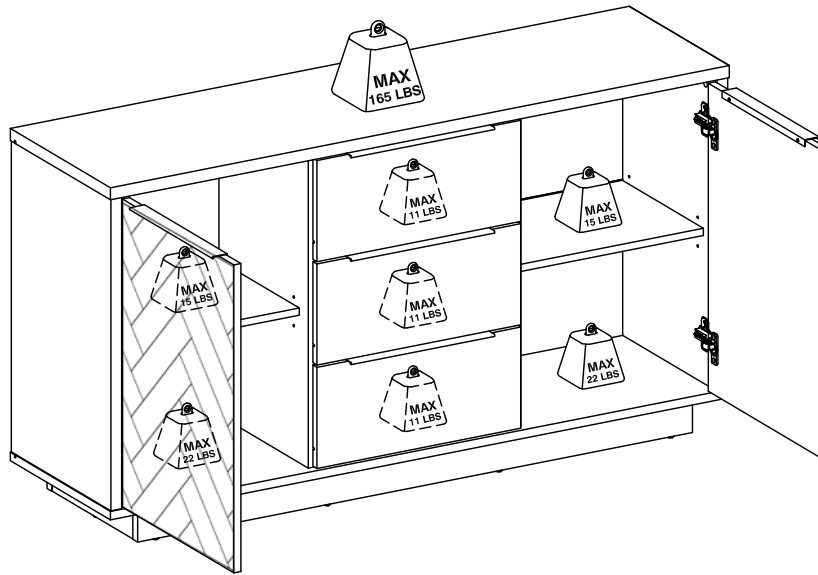

HOKKAIDO SIDEBOARD

60 Minutes

2 People

1. The load in the illustration in the **PRODUCT INFORMATION** section is a load at rest with an even distribution on all surfaces.
2. Move this product by lifting, do not push because it can damage the legs.
3. When exposed to liquid, immediately clean using a soft cloth.
4. Do not put high temperature objects without using a base.
5. The surface of the product should not be exposed to chemical liquids. Example: thinner, nail polish.
6. Cleaning the product is enough with a dry cloth, but if necessary, you can use a damp cloth instead of a wet one.
7. Safety fittings must be used to prevent furniture from falling. Safety fittings are included in this furniture package and installation instructions are listed.
8. Do not climb or hang on drawers, doors or shelves.
9. Place heavy objects in the bottom drawer.
10. The hinge can be adjusted so that the door is aligned and easy to open and close, setting the hinge slowly and not forced.
11. Surface finishing using paint.
12. Do not place hot objects directly on the surface. Always use a heat sink. There is a risk of surface bubbles due to physical contact with hot objects due to evaporation of the adhesive layer between the wooden planks and the laminate layer.
13. Do not place wet objects directly on the surface. Always use a mat so that the surface does not come into contact with liquid. There is a risk of surface discoloration and coating becoming weathered due to physical contact with wet objects.

PARTS LIST

No.	Size	Qty
1	1500 x 420 x 27 mm	1
2	1500 x 420 x 20 mm	1
3	696 x 418 x 27 mm	1
4	696 x 418 x 27 mm	1
5	696 x 375 x 17 mm	1
6	696 x 375 x 17 mm	1
7	460 x 340 x 17 mm	2
8	481 x 80 x 15 mm	1
9	1452 x 353 x 4 mm	2