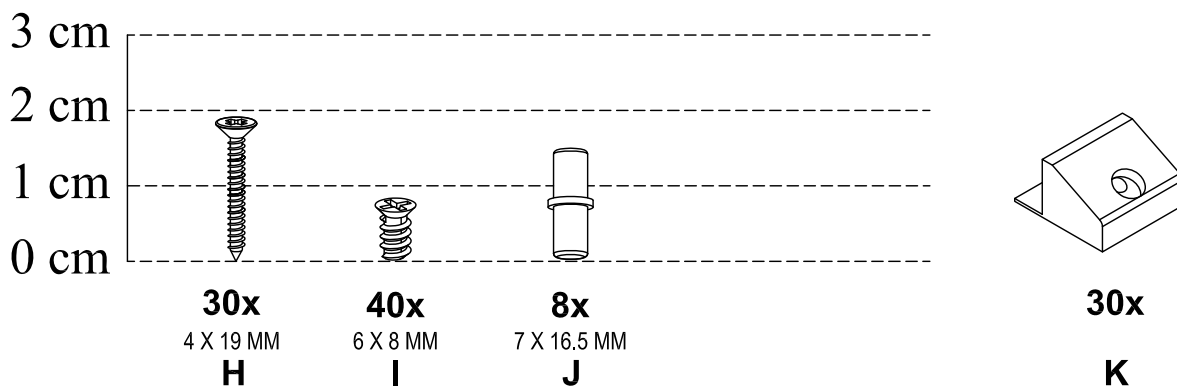

HARDWARE LIST