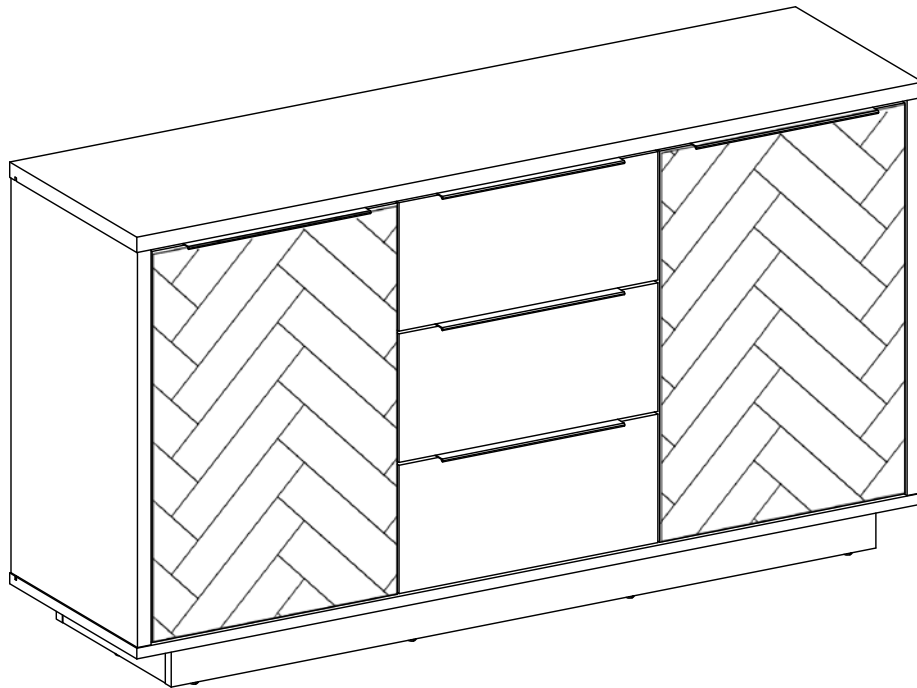

HOKKAIDO SIDEBOARD

60 Minutes

2 People

1. The load in the illustration in the **PRODUCT INFORMATION** section is a load at rest with an even distribution on all surfaces.
2. Move this product by lifting, do not push because it can damage the legs.
3. When exposed to liquid, immediately clean using a soft cloth.
4. Do not put high temperature objects without using a base.
5. The surface of the product should not be exposed to chemical liquids. Example: thinner, nail polish.
6. Cleaning the product is enough with a dry cloth, but if necessary, you can use a damp cloth instead of a wet one.
7. Safety fittings must be used to prevent furniture from falling. Safety fittings are included in this furniture package and installation instructions are listed.
8. Do not climb or hang on drawers, doors or shelves.
9. Place heavy objects in the bottom drawer.
10. The hinge can be adjusted so that the door is aligned and easy to open and close, setting the hinge slowly and not forced.
11. Surface finishing using paint.
12. Do not place hot objects directly on the surface. Always use a heat sink. There is a risk of surface bubbles due to physical contact with hot objects due to evaporation of the adhesive layer between the wooden planks and the laminate layer.
13. Do not place wet objects directly on the surface. Always use a mat so that the surface does not come into contact with liquid. There is a risk of surface discoloration and coating becoming weathered due to physical contact with wet objects.

PARTS LIST

No.	Size	Qty
1	1500 x 420 x 27 mm	1
2	1500 x 420 x 20 mm	1
3	696 x 418 x 27 mm	1
4	696 x 418 x 27 mm	1
5	696 x 375 x 17 mm	1
6	696 x 375 x 17 mm	1
7	460 x 340 x 17 mm	2
8	481 x 80 x 15 mm	1
9	1452 x 353 x 4 mm	2